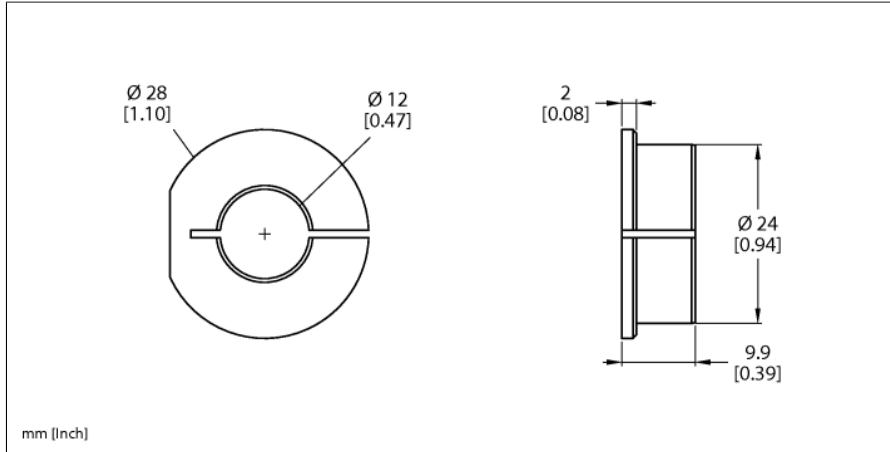

Accessories

Adapter Sleeve

For Encoders RI-QR24

RA3-QR24

- Reducing bush 12 mm

Type	RA3-QR24
ID	1590930
Housing material	Aluminium